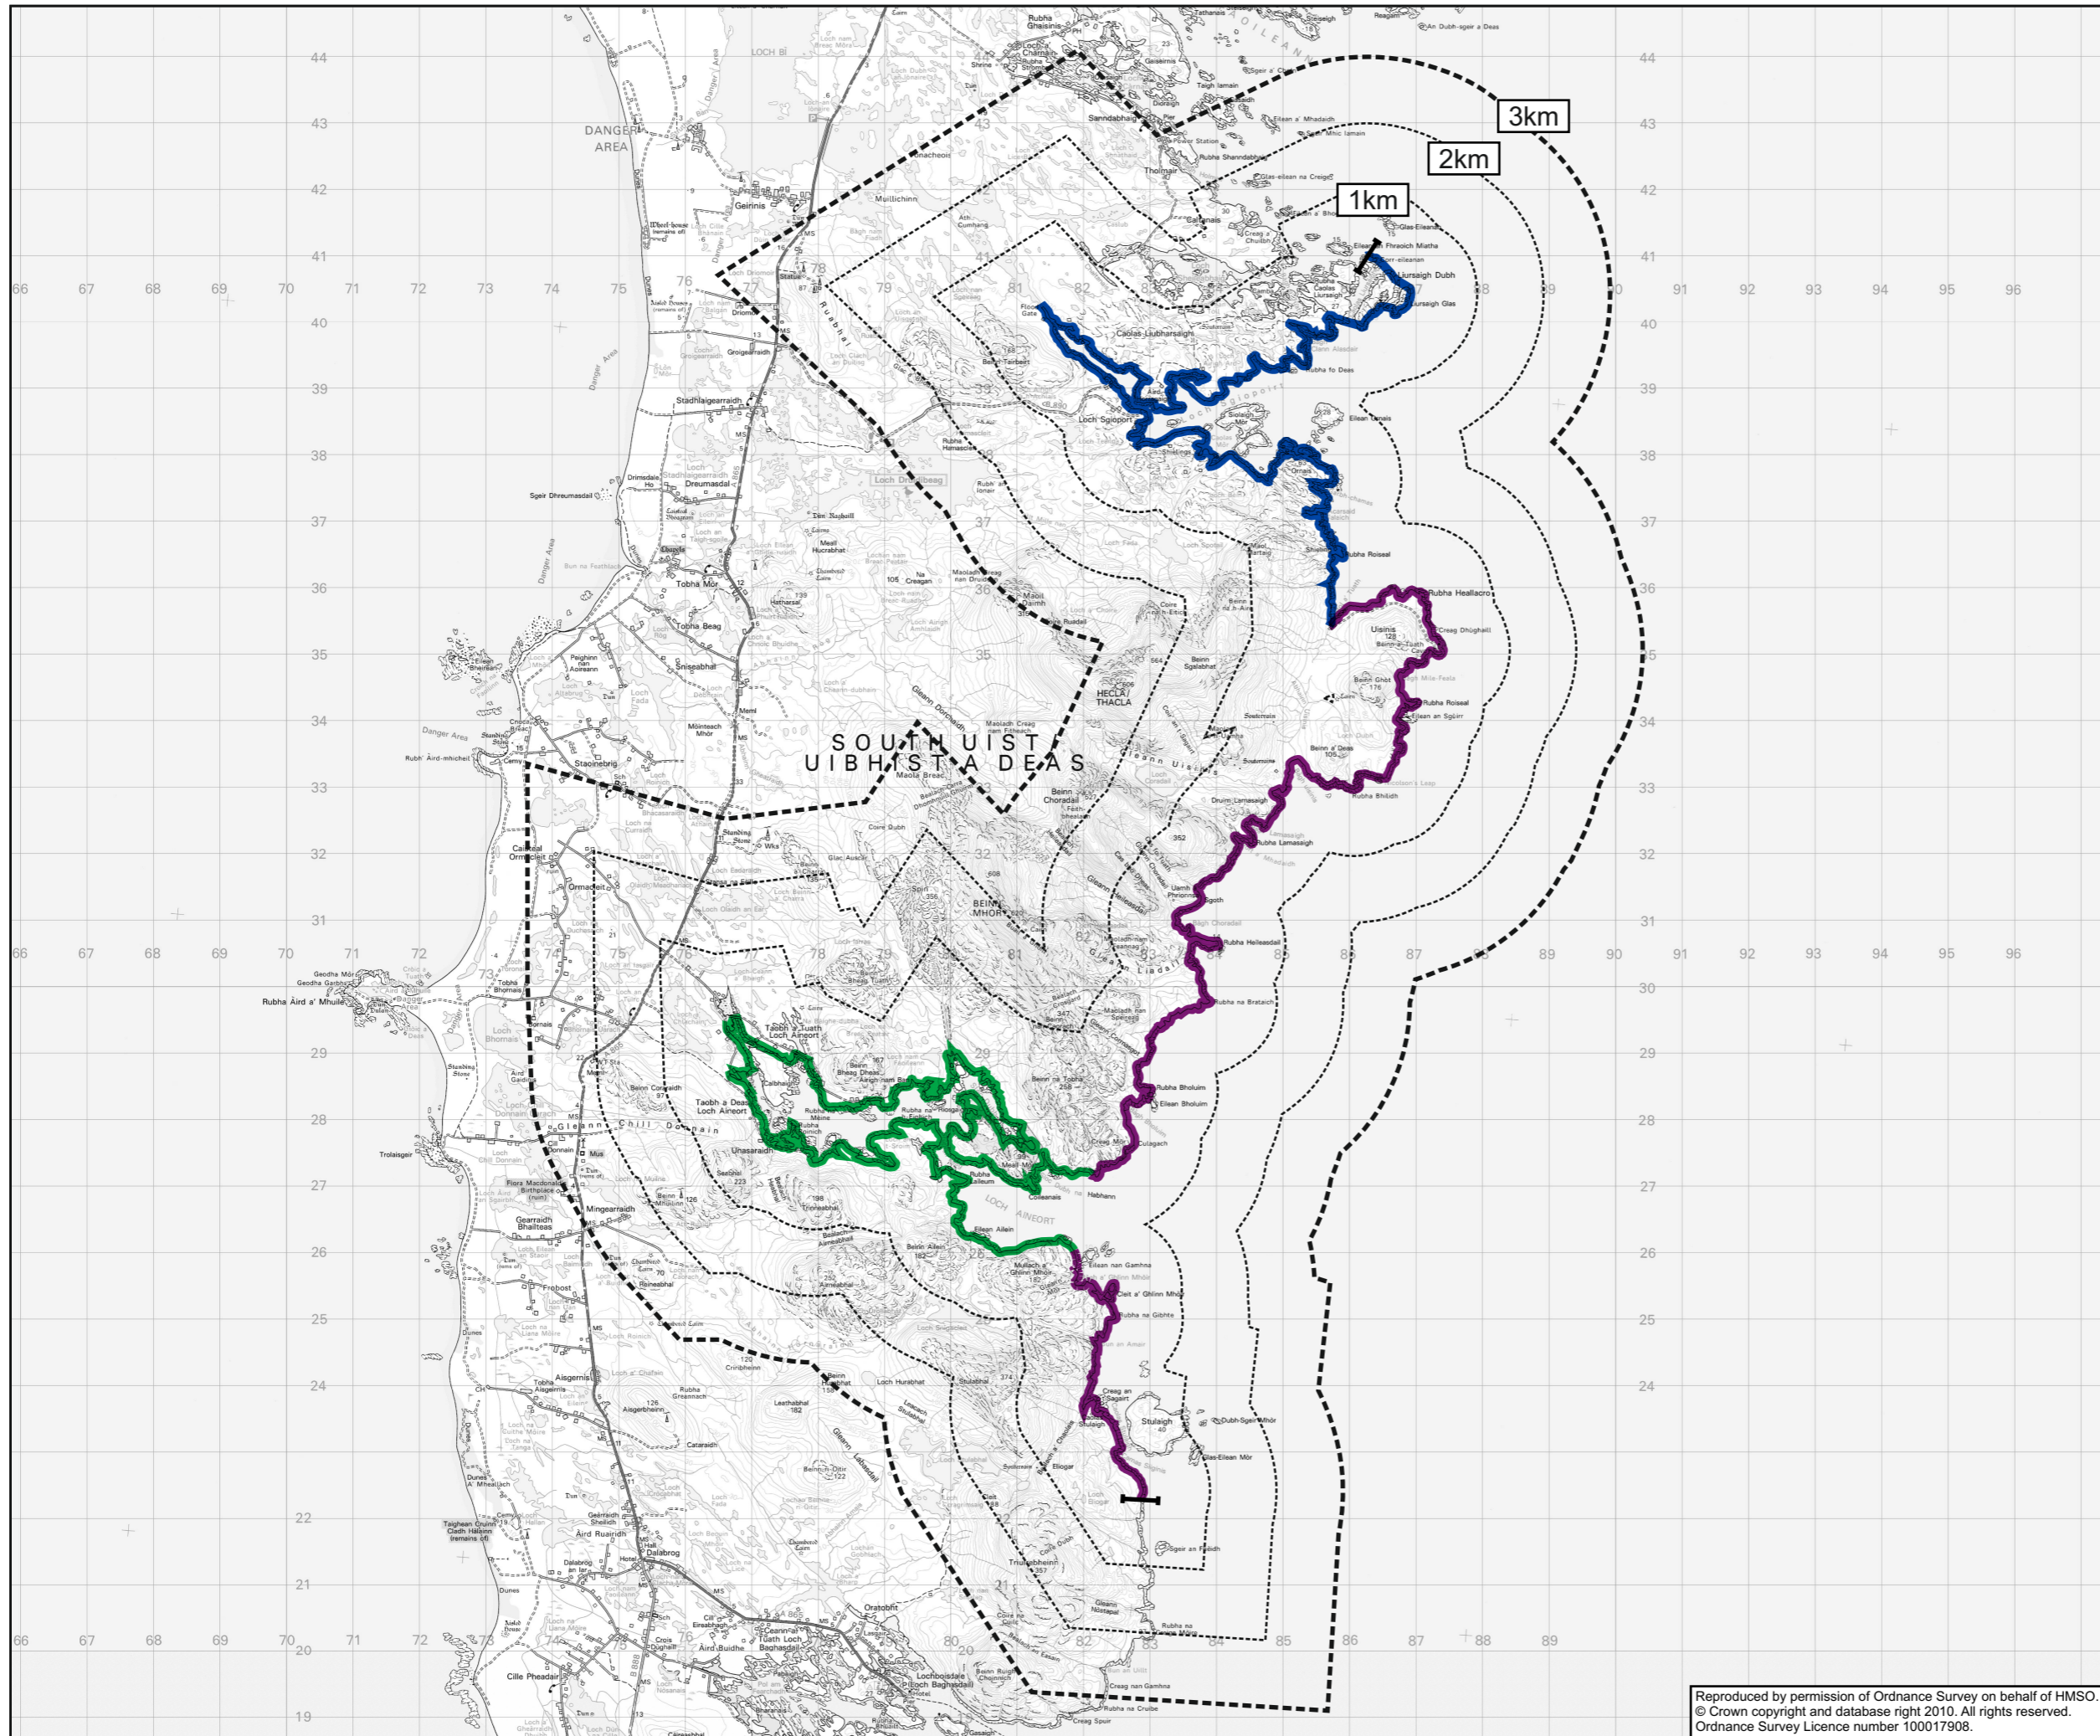

Figure 5.4

Key

- 3km Pilot Study Area
- Extent of Study

Regional Coastal Character Areas (RCCA)

- Loch Skipport RCCA
- South Uist East Coast RCCA
- Loch Eynort RCCA

Client

Scottish Natural Heritage
All of nature for all of Scotland

Project

Landscape / Seascape Capacity
for Aquaculture:
Outer Hebrides Pilot Study

Title

Lochs Skipport, Eynort & East Coast
Regional Coastal Character Areas (RCCA)

Drawing No.	Date	Revision	Drawn by	Checked	Approved
110036/5.4	Mar 2011	A	GG	JT	JT

Reproduced by permission of Ordnance Survey on behalf of HMSO.
© Crown copyright and database right 2010. All rights reserved.
Ordnance Survey Licence number 100017908.